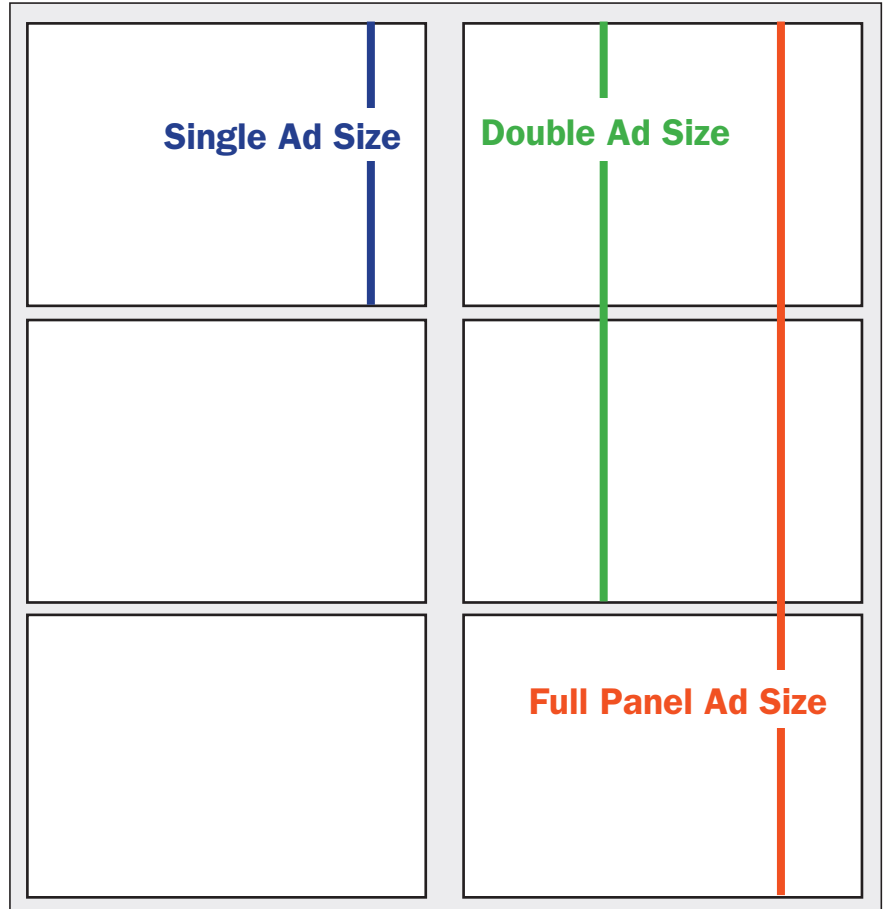

The Mitten Mailer

A product of  STATEWIDE PRINTING

People are **LOVING** the Mitten Mailer!

Single Ad — \$350
Size: 5.5"x3.875"

Double Ad — \$675
Size: 5.5"x7.8125"

Full Panel Ad — \$1,000
Size: 5.5"x11.75"
or 6"x12" bleed size

Mailer is 12"x11.875" when flat.

- Large full-color ads!
- Fewer advertisers so your ad stands out
- Uses U.S. Post Office's Every Door Direct (EDDM)
- Most often the largest piece of mail people receive
- Delivers the middle of the week, so it doesn't get lost in weekend mail
- Bi-fold for easy mailing – most mail carriers put recipients' other mail inside it